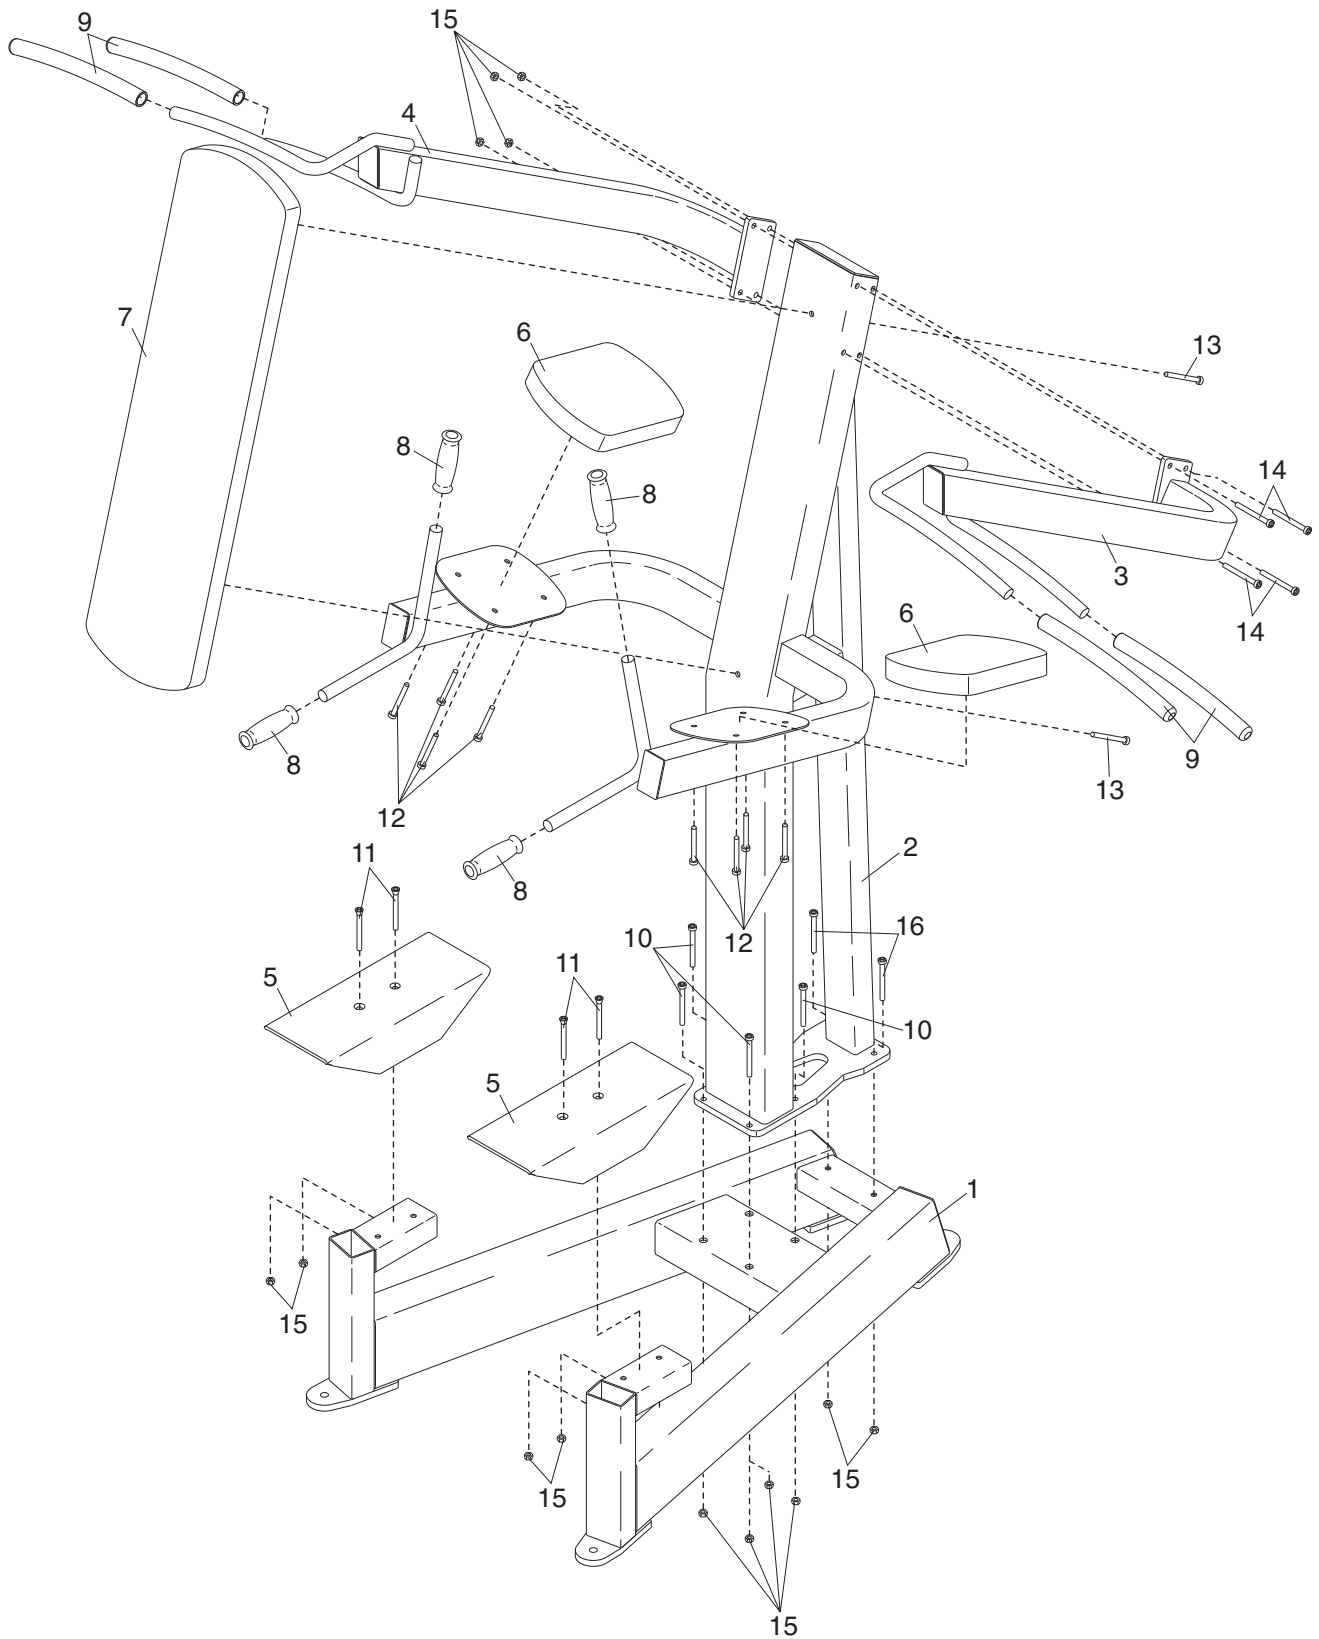

EXPLODED DRAWING—Model No. GZFW2071.2

R0106A

Bubble #	OEM Number	Description
2	GZ4350	UPRIGHT
3	GZ4349	RIGHT ARM
4	GZ4348	LEFT ARM
5	GZ9402	FOOT REST
6	GZ5108-09	ARM PAD
7	GZ5108-10	BACKREST
8	GZ1032-01	SMALL RUBBER HANDGRIP
9	GZ1086-02	LARGE HANDGRIP
10	GZ1014-03	3/8" X 4" BOLT
11	171559	3/8" X 1.25" FLTHD BOLT
12	GZ1014-01	3/8" X 1" NON-PATCH BOLT
13	GZ1014-03	3/8" X 4" NON-PATCH BOLT
15	GZ1007	3/8" NYLON LOCKNUT
16	GZ1014-02	3/8" X 3" BOLT
#	GZ7354	USER'S MANUAL